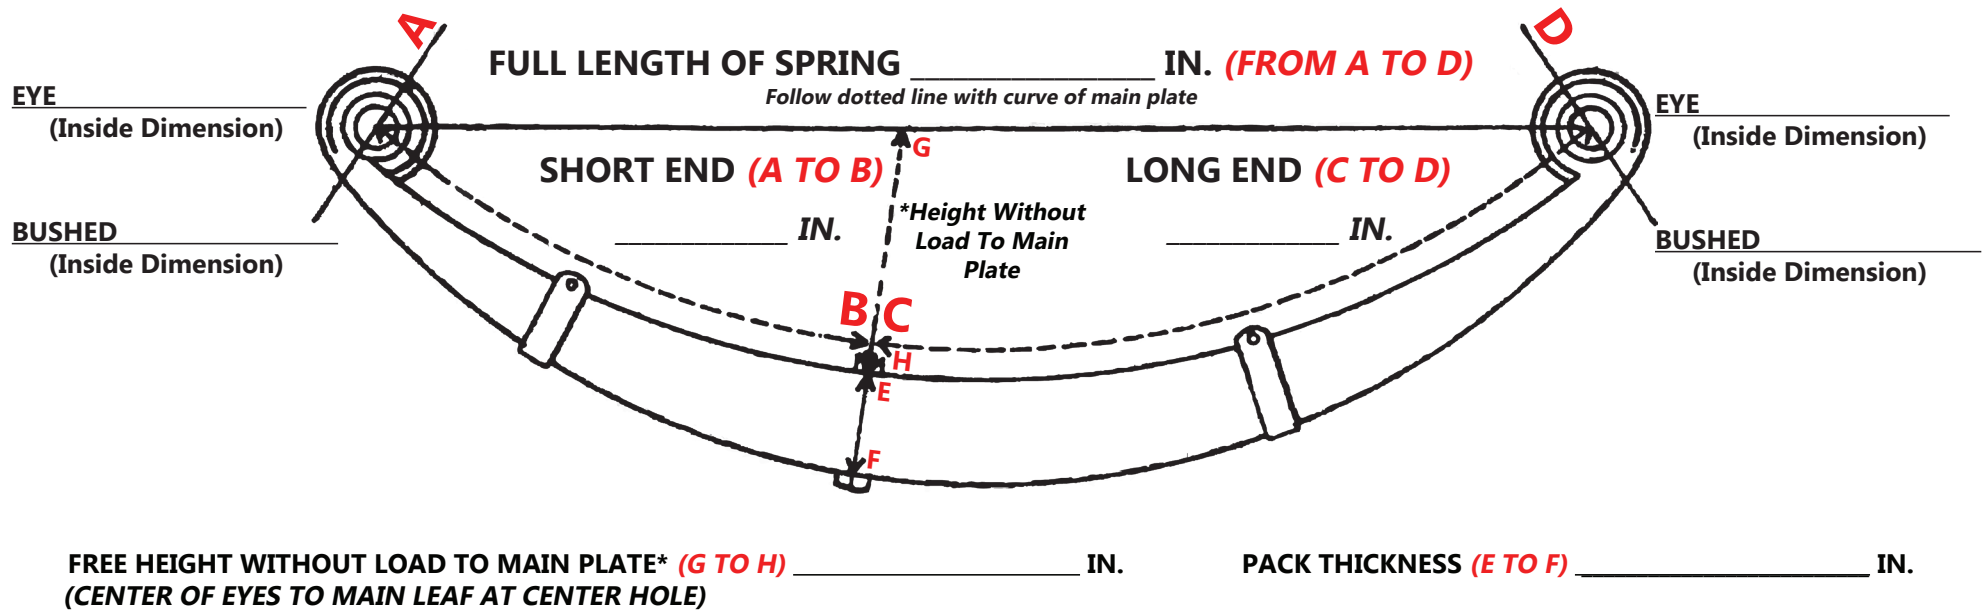

## USE THE DIAGRAM BELOW TO MEASURE YOUR SPRINGS

IF YOU HAVE ANY QUESTIONS WHILE YOU ARE DOING YOUR SPRING MEASUREMENT,  
 PLEASE CALL US AT 970.241.2655 OR EMAIL SALES@ALCANSRING.COM